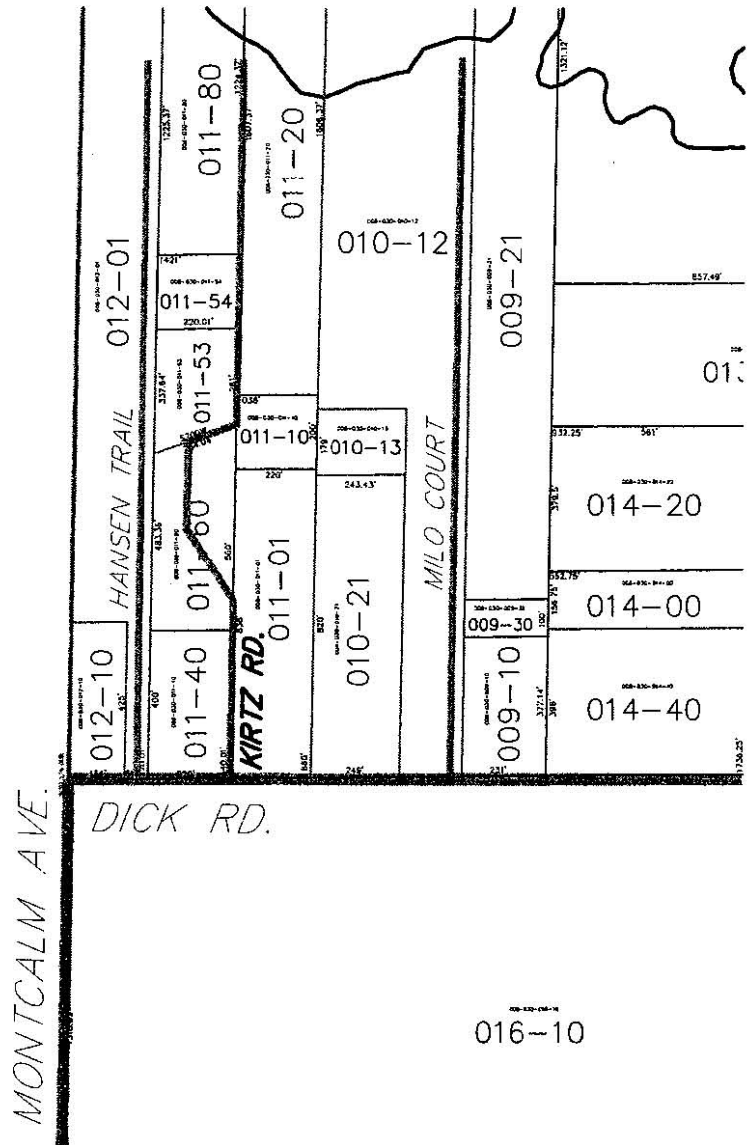

EUREKA TOWNSHIP SECTION 30
59-008-030

NEW ROAD KARTZ DR.

Eureka Township Section 30
59-008-030

Part of the W 1/2 NW 1/4
DATE 7/24/96

Drawn By D.W.Swain
MONTCALM COUNTY EQUALIZATION DEPT.

RANGE
10500
TO
10000